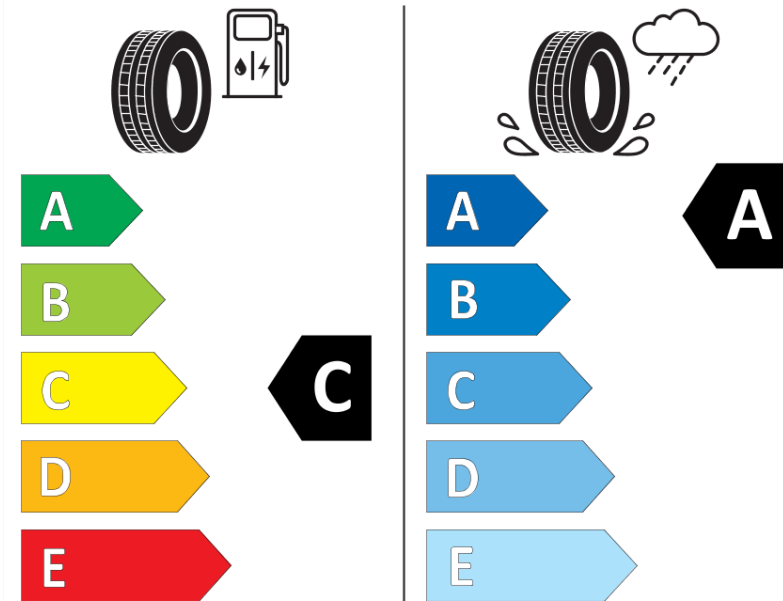

## Product Information Sheet

Delegated Regulation (EU) 2020/740

Supplier name or trademark	<b>MICHELIN</b>
Commercial name or trade designation	<b>PILOT SPORT 4</b>
Tyre type identifier	<b>674619</b>
Tyre size designation	<b>225/40ZR18</b>
Load-capacity index	<b>92</b>
Speed category symbol	<b>(Y)</b>
Fuel efficiency class	<b>C</b>
Wet grip class	<b>A</b>
External rolling noise class	<b>B</b>
External rolling noise value	<b>71</b>
Severe snow tyre	<b>No</b>
Ice tyre	<b>No</b>
Date of start of production	<b>05/15</b>
Date of end of production	
Load version	<b>XL</b>
Additional information	<b>225/40 ZR18 (92Y) EXTRA LOAD TL PILOT SPORT 4 MI</b>

# ENERG

**MICHELIN**

674619

225/40ZR18 (92Y) XL

C1

2020/740