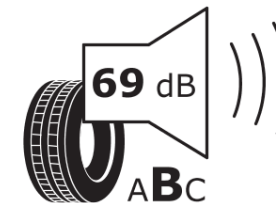

Product Information Sheet

Delegated Regulation (EU) 2020/740

Supplier name or trademark	MICHELIN
Commercial name or trade designation	PRIMACY 4 S2
Tyre type identifier	920789
Tyre size designation	205/55R16
Load-capacity index	91
Speed category symbol	H
Fuel efficiency class	A
Wet grip class	A
External rolling noise class	B
External rolling noise value	69
Severe snow tyre	No
Ice tyre	No
Date of start of production	43/17
Date of end of production	
Load version	SL
Additional information	205/55 R16 91H TL PRIMACY 4 S2 MI

ENERG

MICHELIN

920789

205/55R16 91 H

C1

2020/740