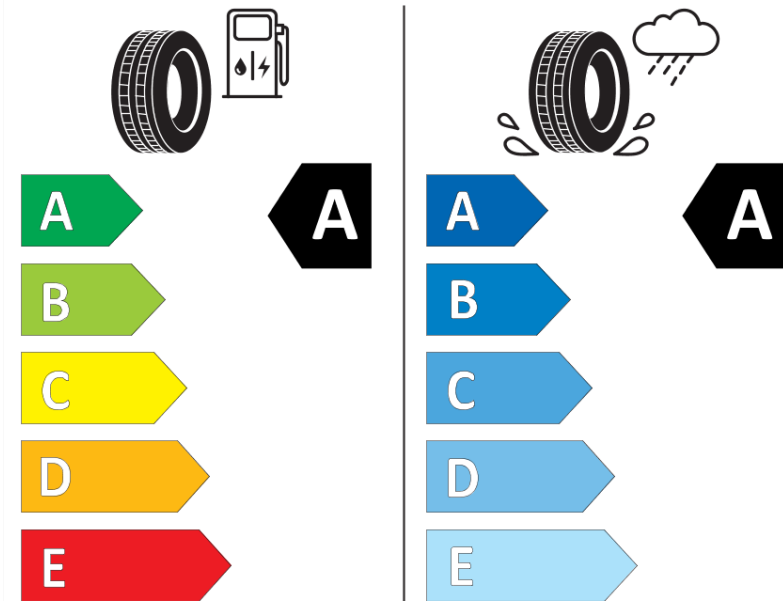

Product Information Sheet

Delegated Regulation (EU) 2020/740

Supplier name or trademark	MICHELIN
Commercial name or trade designation	PRIMACY 4 S2
Tyre type identifier	920789
Tyre size designation	205/55R16
Load-capacity index	91
Speed category symbol	H
Fuel efficiency class	A
Wet grip class	A
External rolling noise class	B
External rolling noise value	69
Severe snow tyre	No
Ice tyre	No
Date of start of production	43/17
Date of end of production	
Load version	SL
Additional information	205/55 R16 91H TL PRIMACY 4 S2 MI

ENERG

MICHELIN

920789

205/55R16 91 H

C1

2020/740